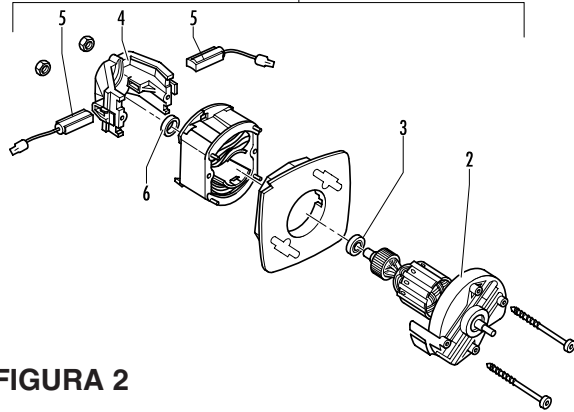

brand	PARTNER

date	SEPT/03	SHEET 1/2

Model	Prefix
P1535 + BAG	01

Product number
953900290

FIGURA 2